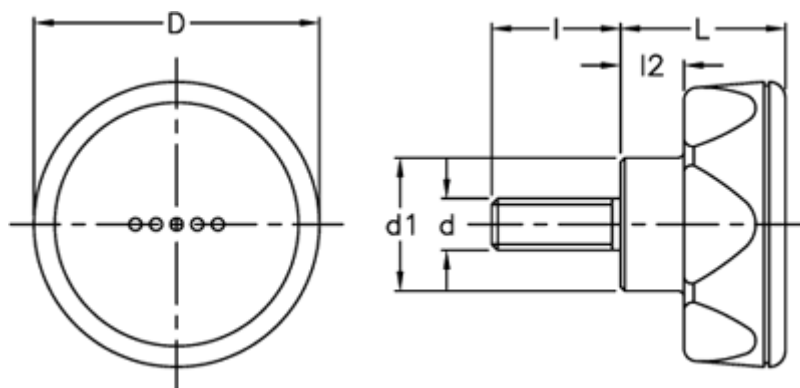

Article number: 23052226613

Description: E+G Lobe knob  
ELK.70-p M12x50-C3 grey centre cap

## Measures

D	=	70
d1	=	32.5
d 6g	=	M12
l	=	50
L	=	35
l2	=	13